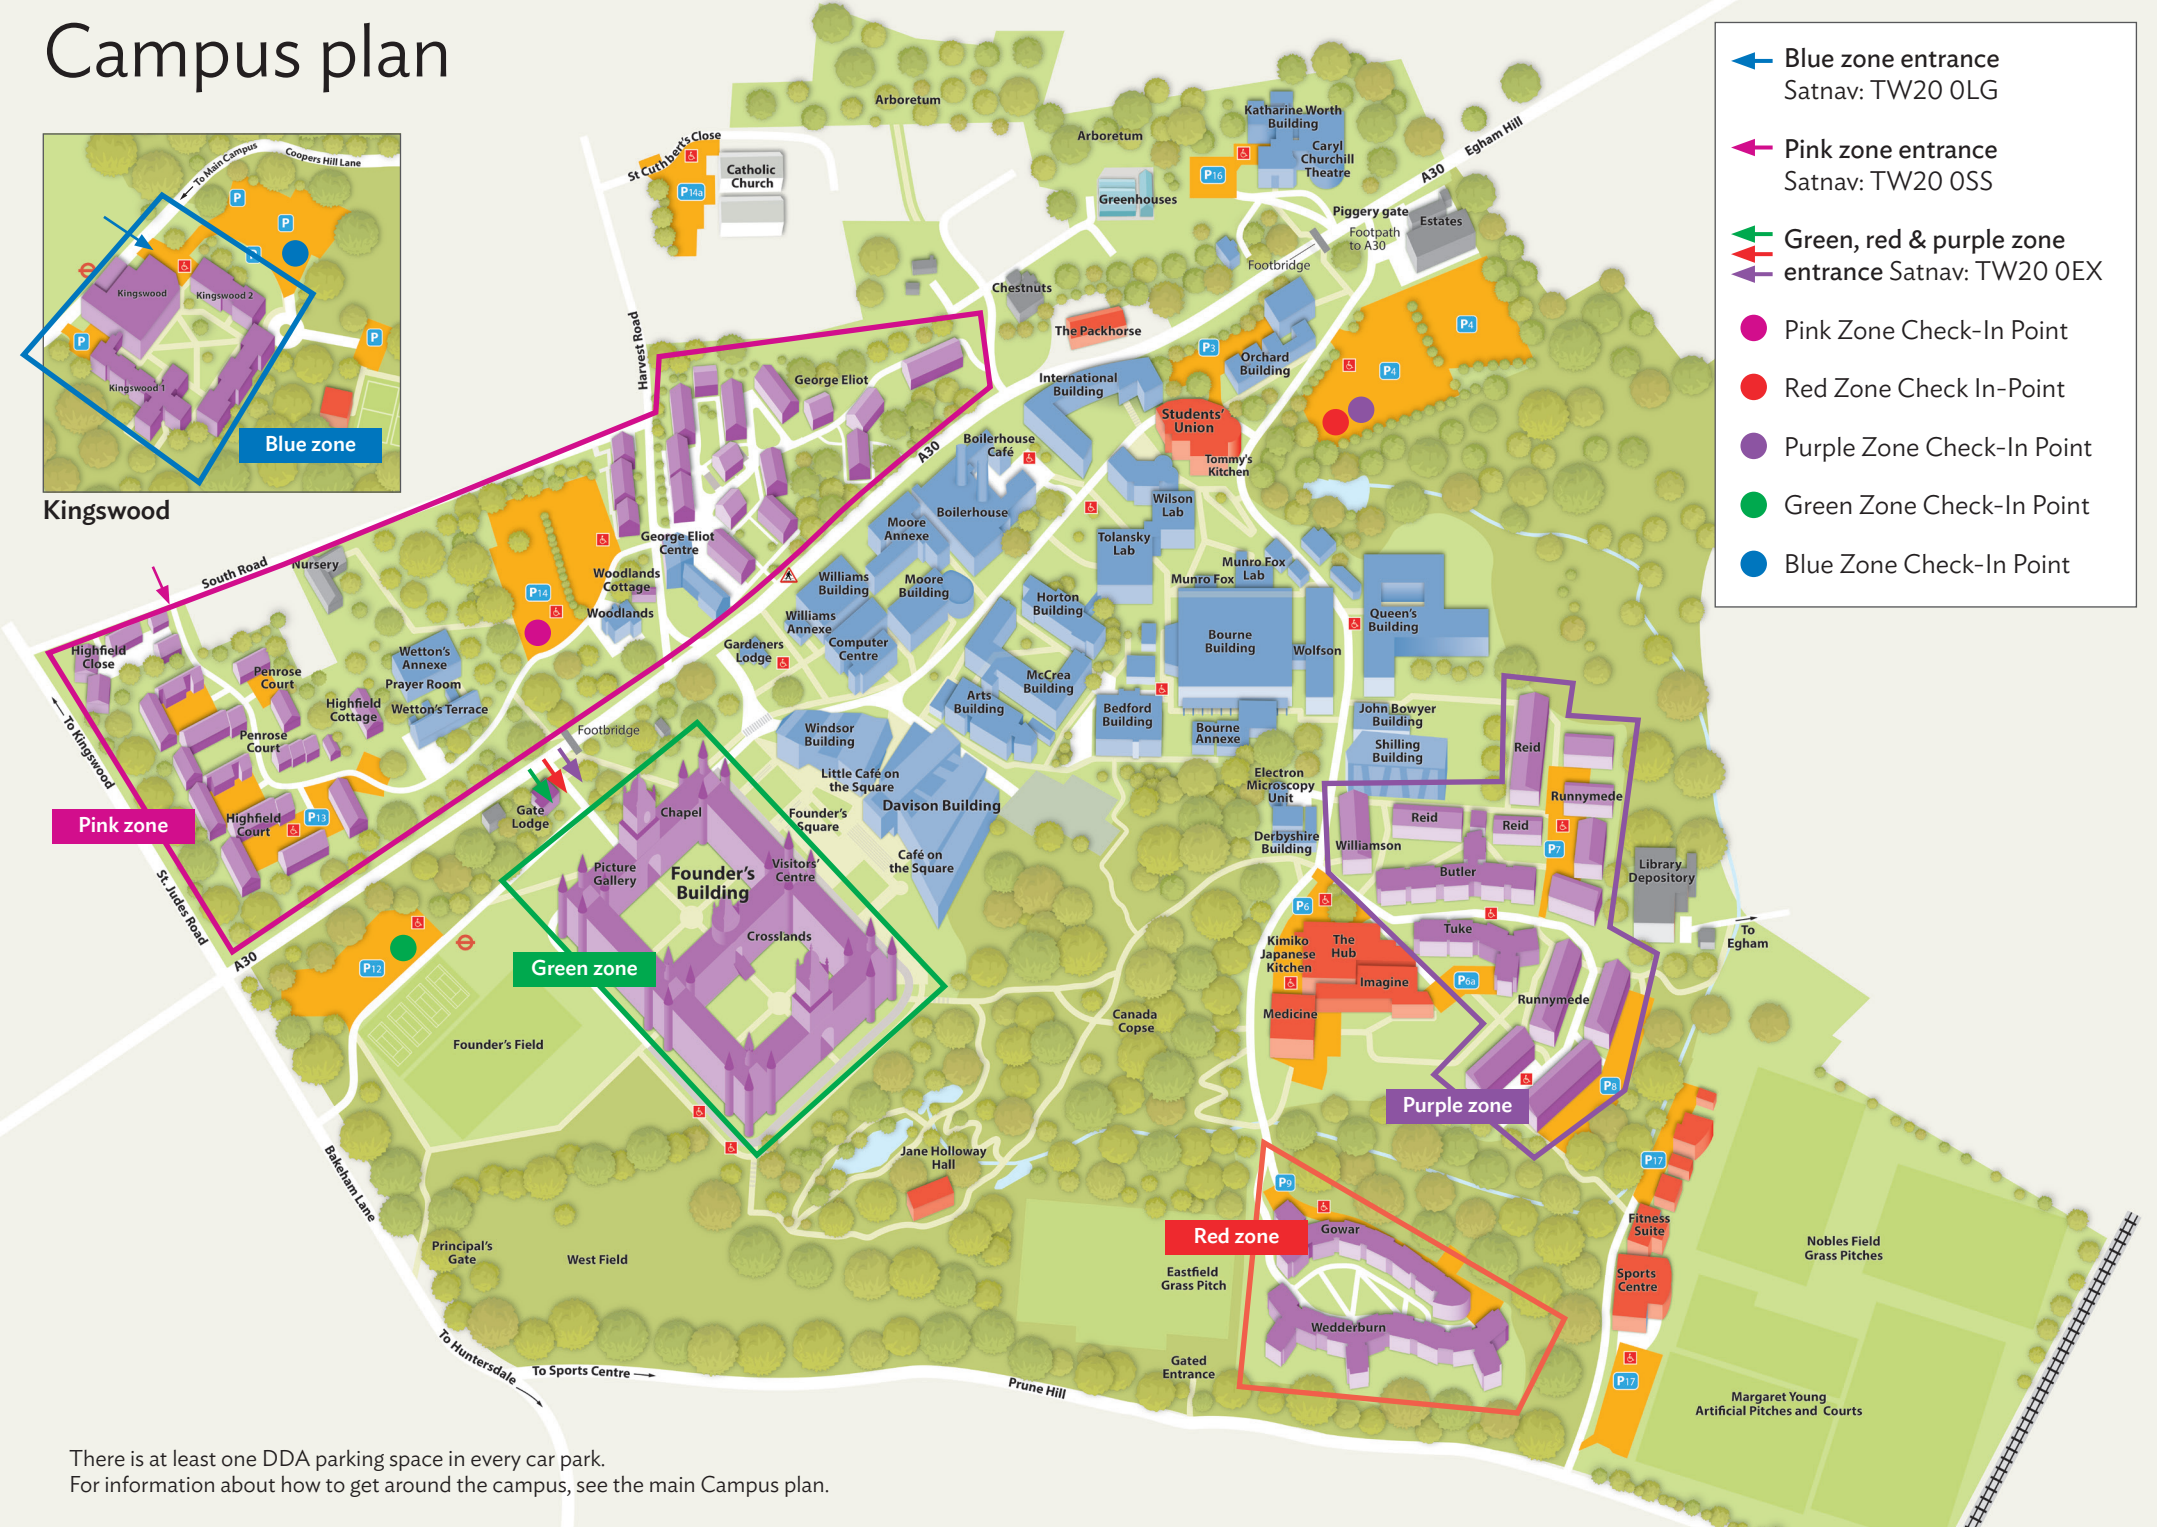

Campus plan

Kingswood

- Blue zone entrance
Satnav: TW20 OLG
- Pink zone entrance
Satnav: TW20 OSS
- Green, red & purple zone entrance
Satnav: TW20 OEX
- Pink Zone Check-In Point
- Red Zone Check In-Point
- Purple Zone Check-In Point
- Green Zone Check-In Point
- Blue Zone Check-In Point

There is at least one DDA parking space in every car park.
For information about how to get around the campus, see the main Campus plan.

PLAYING YOUR PART

HANDS

Wash your hands for at least 20 seconds; use hand sanitiser.

HOUSEHOLD

Your flat, corridor or house is your household. Government guidelines on households apply.

FACE

We strongly encourage wearing a face covering when appropriate to do so.

SYMPTOMS

If you have symptoms of Covid-19 you and your household must self-isolate and get tested.

SPACE

Maintain social distancing by staying two metres apart wherever possible.

TEST

Book a test via [NHS.uk/coronavirus](https://www.nhs.uk/coronavirus). If you test positive, share your contacts via NHS test and trace.